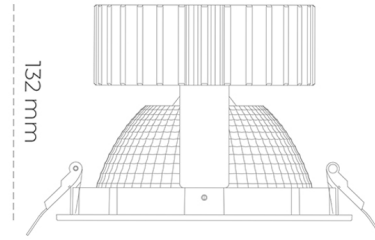

# DOWNLIGHT SHERIFF 2 930 14W 70° GREY PREMIUM WHITE ON/OFF

Article number: N205-K0001-HE930-HA-###-ZC01\_350-##-###

LED	COB
Light colour	3000 [K] PREMIUM WHITE
CRI	90
Led chip flux	2064 [lm]
Luminous flux	1651 [lm]
System power	14 [W]
Luminaire Efficiency	118 [lm/W]
Beam angle	36°
Controller	ON/OFF
MacAdam	3 SDCM

### Downlight LED

LED downlight for drop ceiling installation. Aluminium housing. Glass cover included. Available in white, black and grey. Any RAL palette colour available on enquiry. Reflector beam available: 70°. Maximum power is 37W.

### LUMINAIRE

Weight	1,1 [kg]
Protection rating IP , IK , class	IP 20, IK 3,
Luminaire colour	GREY
Cover	Glass
Operating voltage	220-240V 50-60Hz

Note: All data are typical values. Tolerance of measurements +/-10% System features may change with product improvements due to technical advances.