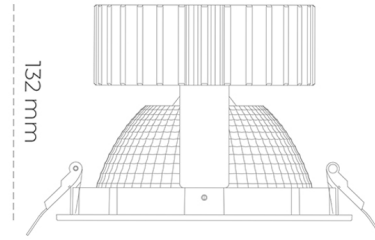

## DOWNLIGHT SHERIFF 2 957 10W 70° GREY SPECIAL ON/OFF

Article number: N205-K0001-CC957-H8-###-ZC01\_250-##-###

LED	COB
Light colour	5700 [K] SPECIAL
CRI	90
Led chip flux	1318 [lm]
Luminous flux	1054 [lm]
System power	10 [W]
Luminaire Efficiency	105 [lm/W]
Beam angle	36°
Controller	ON/OFF
MacAdam	3 SDCM

### Downlight LED

LED downlight for drop ceiling installation. Aluminium housing. Glass cover included. Available in white, black and grey. Any RAL palette colour available on enquiry. Reflector beam available: 70°. Maximum power is 37W.

### LUMINAIRE

Weight	1,1 [kg]
Protection rating IP , IK , class	IP 20, IK 3,
Luminaire colour	GREY
Cover	Glass
Operating voltage	220-240V 50-60Hz

Note: All data are typical values. Tolerance of measurements +/-10% System features may change with product improvements due to technical advances.