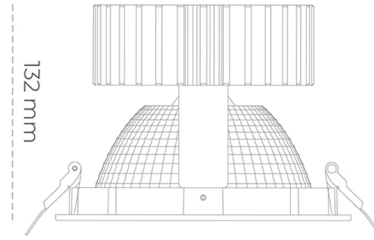

DOWNLIGHT SHERIFF 2 930 36W 70° GREY HI EFFICIENT ON/OFF

LED	COB
Light colour	3000 [K] HI EFFICIENT
CRI	90
Led chip flux	5801 [lm]
Luminous flux	4640 [lm]
System power	36 [W]
Luminaire Efficiency	129 [lm/W]
Beam angle	36°
Controller	ON/OFF
MacAdam	3 SDCM

Downlight LED

LED downlight for drop ceiling installation. Aluminium housing. Glass cover included. Available in white, black and grey. Any RAL palette colour available on enquiry. Reflector beam available: 70°. Maximum power is 37W.

LUMINAIRE

Weight	1,1 [kg]
Protection rating IP , IK , class	IP 20, IK 3,
Luminaire colour	GREY
Cover	Glass
Operating voltage	220-240V 50-60Hz

Note: All data are typical values. Tolerance of measurements +/-10% System features may change with product improvements due to technical advances.

OPTIONS

RAL colours on enquiry, Casambi on enquiry, DALI on enquiry, Phase-cut dimming on enquiry.

Generated: 16.07.2024

+48 32 388 80 00

www.cora.pl
cora@cora.pl

Street: Ignatza Hakuby 18
41-914 Bytom, Polska