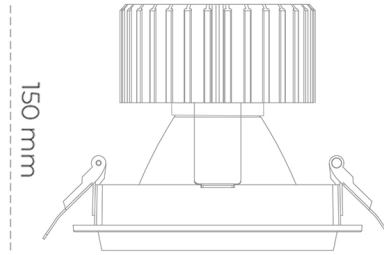

DOWNLIGHT SHERIFF M 825 14W 15° WHITE BREAD ON/OFF

LED	COB
Light colour	2500 [K] BREAD
CRI	80
Led chip flux	1674 [lm]
Luminous flux	1339 [lm]
System power	14 [W]
Luminaire Efficiency	96 [lm/W]
Beam angle	15°
Controller	ON/OFF
MacAdam	3 SDCM

Downlight LED

LED downlight for drop ceiling installation. Aluminium housing. Glass cover included. Available in white, black and grey. Any RAL palette colour available on enquiry. Reflector beams available: 15°, 30°, 45° and 60°. Maximum power is 37W.

LUMINAIRE

Weight	1,03 [kg]
Protection rating IP , IK , class	IP 20, IK 3,
Luminaire colour	Glass
Cover	220-240V 50-60Hz
Operating voltage	

Note: All data are typical values. Tolerance of measurements +/-10% System features may change with product improvements due to technical advances.

OPTIONS

RAL colours on enquiry, honeycomb louver on enquiry, Casambi on enquiry, DALI on enquiry, Phase-cut dimming on enquiry.

Generated: 17.09.2024

+48 32 388 80 00

www.cora.pl
cora@cora.pl

Street: Ignatza Hakuby 18
41-914 Bytom, Polska