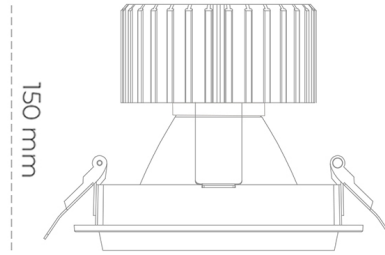

DOWNLIGHT SHERIFF M 940 21W 30° WHITE | ON/OFF

Article number: N204-K0003-RF940-H8-H30-ZC02_550-S6-###

Ø140mm

Ø155 mm

LED	COB
Light colour	4000 [K]
CRI	90
Led chip flux	2658 [lm]
Luminous flux	2126 [lm]
System power	21 [W]
Luminaire Efficiency	101 [lm/W]
Beam angle	30°
Controller	ON/OFF
MacAdam	3 SDCM

Downlight LED

LED downlight for drop ceiling installation. Aluminium housing. Glass cover included. Available in white, black and grey. Any RAL palette colour available on enquiry. Reflector beams available: 15°, 30°, 45° and 60°. Maximum power is 37W.

LUMINAIRE

Weight	1,03 [kg]
Protection rating IP , IK , class	IP 20, IK 3,
Luminaire colour	Glass
Cover	220-240V 50-60Hz
Operating voltage	

Note: All data are typical values. Tolerance of measurements +/-10% System features may change with product improvements due to technical advances.