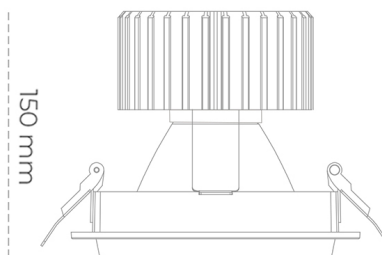

DOWNLIGHT SHERIFF M 930 37W 30° WHITE | ON/OFF

LED	COB
Light colour	3000 [K] |
CRI	90
Led chip flux	4380 [lm]
Luminous flux	3504 [lm]
System power	37 [W]
Luminaire Efficiency	95 [lm/W]
Beam angle	30°
Controller	ON/OFF
MacAdam	3 SDCM

Downlight LED

LED downlight for drop ceiling installation. Aluminium housing. Glass cover included. Available in white, black and grey. Any RAL palette colour available on enquiry. Reflector beams available: 15°, 30°, 45° and 60°. Maximum power is 37W.

LUMINAIRE

Weight	1,03 [kg]
Protection rating IP , IK , class	IP 20, IK 3,
Luminaire colour	WHITE
Cover	Glass
Operating voltage	220-240V 50-60Hz

Note: All data are typical values. Tolerance of measurements +/-10% System features may change with product improvements due to technical advances.

OPTIONS

RAL colours on enquiry, honeycomb louver on enquiry, Casambi on enquiry, DALI on enquiry, Phase-cut dimming on enquiry.

Generated: 26.06.2024

+48 32 388 80 00

www.cora.pl
cora@cora.pl

Street: Ignatza Hakuby 18
41-914 Bytom, Polska