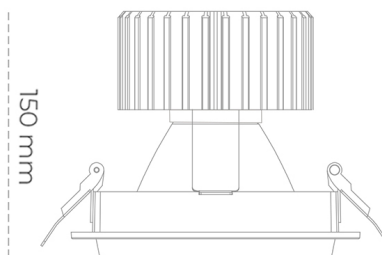

DOWNLIGHT SHERIFF M 840 25W 60° WHITE | ON/OFF

LED	COB
Light colour	4000 [K] |
CRI	80
Led chip flux	3690 [lm]
Luminous flux	2952 [lm]
System power	25 [W]
Luminaire Efficiency	118 [lm/W]
Beam angle	60°
Controller	ON/OFF
MacAdam	3 SDCM

Downlight LED

LED downlight for drop ceiling installation. Aluminium housing. Glass cover included. Available in white, black and grey. Any RAL palette colour available on enquiry. Reflector beams available: 15°, 30°, 45° and 60°. Maximum power is 37W.

LUMINAIRE

Weight	1,03 [kg]
Protection rating IP , IK , class	IP 20, IK 3,
Luminaire colour	WHITE
Cover	Glass
Operating voltage	220-240V 50-60Hz

Note: All data are typical values. Tolerance of measurements +/-10% System features may change with product improvements due to technical advances.

OPTIONS

RAL colours on enquiry, honeycomb louver on enquiry, Casambi on enquiry, DALI on enquiry, Phase-cut dimming on enquiry.

Generated: 16.07.2024

+48 32 388 80 00

www.cora.pl
cora@cora.pl

Street: Ignatza Hakuby 18
41-914 Bytom, Polska