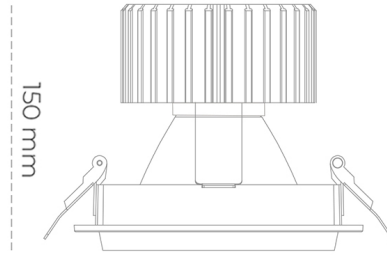

## DOWNLIGHT SHERIFF M 940 37W 15° WHITE PREMIUM WHITE ON/OFF

Article number: N204-K0003-PW940-HA-H15-ZC03\_950-S6-###

LED	COB
Light colour	4000 [K] PREMIUM WHITE
CRI	90
Led chip flux	4764 [lm]
Luminous flux	3811 [lm]
System power	37 [W]
Luminaire Efficiency	103 [lm/W]
Beam angle	15°
Controller	ON/OFF
MacAdam	3 SDCM

### Downlight LED

LED downlight for drop ceiling installation. Aluminium housing. Glass cover included. Available in white, black and grey. Any RAL palette colour available on enquiry. Reflector beams available: 15°, 30°, 45° and 60°. Maximum power is 37W.

### LUMINAIRE

Weight	1,03 [kg]
Protection rating IP , IK , class	IP 20, IK 3,
Luminaire colour	WHITE
Cover	Glass
Operating voltage	220-240V 50-60Hz

Note: All data are typical values. Tolerance of measurements +/-10% System features may change with product improvements due to technical advances.