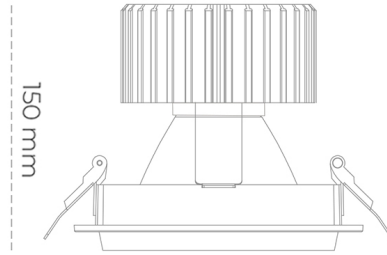

DOWNLIGHT SHERIFF M 930 23W 60° WHITE PREMIUM COLOR ON/OFF

Article number: N204-K0003-PC930-HA-H60-ZC02_600-S6-###

LED	COB
Light colour	3000 [K] PREMIUM COLOR
CRI	90
Led chip flux	2588 [lm]
Luminous flux	2070 [lm]
System power	23 [W]
Luminaire Efficiency	90 [lm/W]
Beam angle	60°
Controller	ON/OFF
MacAdam	3 SDCM

Downlight LED

LED downlight for drop ceiling installation. Aluminium housing. Glass cover included. Available in white, black and grey. Any RAL palette colour available on enquiry. Reflector beams available: 15°, 30°, 45° and 60°. Maximum power is 37W.

LUMINAIRE

Weight	1,03 [kg]
Protection rating IP , IK , class	IP 20, IK 3,
Luminaire colour	Glass
Cover	220-240V 50-60Hz
Operating voltage	

Note: All data are typical values. Tolerance of measurements +/-10% System features may change with product improvements due to technical advances.