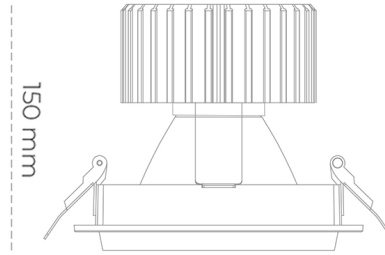

DOWNLIGHT SHERIFF M 825 21W 60° BLACK BREAD ON/OFF

LED	COB
Light colour	2500 [K] BREAD
CRI	80
Led chip flux	2574 [lm]
Luminous flux	2059 [lm]
System power	21 [W]
Luminaire Efficiency	98 [lm/W]
Beam angle	60°
Controller	ON/OFF
MacAdam	3 SDCM

Downlight LED

LED downlight for drop ceiling installation. Aluminium housing. Glass cover included. Available in white, black and grey. Any RAL palette colour available on enquiry. Reflector beams available: 15°, 30°, 45° and 60°. Maximum power is 37W.

LUMINAIRE

Weight	1,03 [kg]
Protection rating IP , IK , class	IP 20, IK 3,
Luminaire colour	WHITE
Cover	Glass
Operating voltage	220-240V 50-60Hz

Note: All data are typical values. Tolerance of measurements +/-10% System features may change with product improvements due to technical advances.

OPTIONS

RAL colours on enquiry, honeycomb louver on enquiry, Casambi on enquiry, DALI on enquiry, Phase-cut dimming on enquiry.

Generated: 17.09.2024

+48 32 388 80 00

www.cora.pl
cora@cora.pl

Street: Ignatza Hakuby 18
41-914 Bytom, Polska