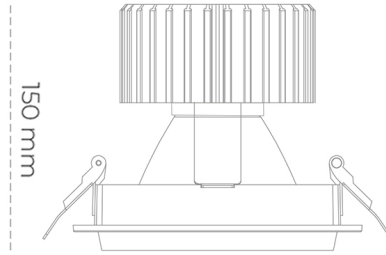

DOWNLIGHT SHERIFF M 825 14W 60° BLACK BREAD ON/OFF

LED	COB
Light colour	2500 [K] BREAD
CRI	80
Led chip flux	1674 [lm]
Luminous flux	1339 [lm]
System power	14 [W]
Luminaire Efficiency	96 [lm/W]
Beam angle	60°
Controller	ON/OFF
MacAdam	3 SDCM

Downlight LED

LED downlight for drop ceiling installation. Aluminium housing. Glass cover included. Available in white, black and grey. Any RAL palette colour available on enquiry. Reflector beams available: 15°, 30°, 45° and 60°. Maximum power is 37W.

LUMINAIRE

Weight	1,03 [kg]
Protection rating IP , IK , class	IP 20, IK 3,
Luminaire colour	BLACK
Cover	Glass
Operating voltage	220-240V 50-60Hz

Note: All data are typical values. Tolerance of measurements +/-10% System features may change with product improvements due to technical advances.

OPTIONS

RAL colours on enquiry, honeycomb louver on enquiry, Casambi on enquiry, DALI on enquiry, Phase-cut dimming on enquiry.

Generated: 16.07.2024

+48 32 388 80 00

www.cora.pl
cora@cora.pl

Street: Ignatza Hakuby 18
41-914 Bytom, Polska