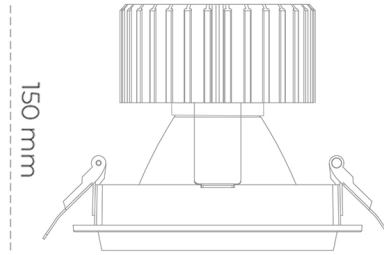

DOWNLIGHT SHERIFF M 825 37W 30° BLACK BREAD ON/OFF

LED	COB
Light colour	2500 [K] BREAD
CRI	80
Led chip flux	4299 [lm]
Luminous flux	3439 [lm]
System power	37 [W]
Luminaire Efficiency	93 [lm/W]
Beam angle	30°
Controller	ON/OFF
MacAdam	3 SDCM

Downlight LED

LED downlight for drop ceiling installation. Aluminium housing. Glass cover included. Available in white, black and grey. Any RAL palette colour available on enquiry. Reflector beams available: 15°, 30°, 45° and 60°. Maximum power is 37W.

LUMINAIRE

Weight	1,03 [kg]
Protection rating IP , IK , class	IP 20, IK 3,
Luminaire colour	BLACK
Cover	Glass
Operating voltage	220-240V 50-60Hz

Note: All data are typical values. Tolerance of measurements +/-10% System features may change with product improvements due to technical advances.

OPTIONS

RAL colours on enquiry, honeycomb louver on enquiry, Casambi on enquiry, DALI on enquiry, Phase-cut dimming on enquiry.

Generated: 16.07.2024

+48 32 388 80 00

www.cora.pl
cora@cora.pl

Street: Ignatza Hakuby 18
41-914 Bytom, Polska