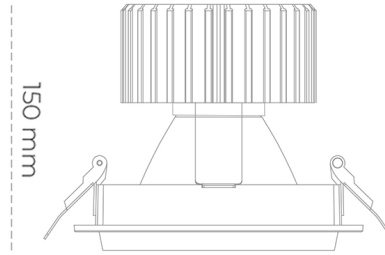

DOWNLIGHT SHERIFF M 820 25W 15° BLACK MEAT PINK ON/OFF

Article number: N204-K0002-VE820-H8-H15-ZC02_650-S6-###

LED	COB
Light colour	2000 [K] MEAT PINK
CRI	80
Led chip flux	2181 [lm]
Luminous flux	1744 [lm]
System power	25 [W]
Luminaire Efficiency	70 [lm/W]
Beam angle	15°
Controller	ON/OFF
MacAdam	3 SDCM

Downlight LED

LED downlight for drop ceiling installation. Aluminium housing. Glass cover included. Available in white, black and grey. Any RAL palette colour available on enquiry. Reflector beams available: 15°, 30°, 45° and 60°. Maximum power is 37W.

LUMINAIRE

Weight	1,03 [kg]
Protection rating IP , IK , class	IP 20, IK 3,
Luminaire colour	BLACK
Cover	Glass
Operating voltage	220-240V 50-60Hz

Note: All data are typical values. Tolerance of measurements +/-10% System features may change with product improvements due to technical advances.