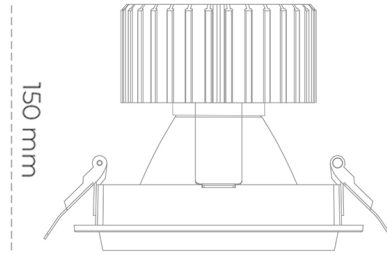

DOWNLIGHT SHERIFF M 940 21W 45° BLACK | ON/OFF

LED	COB
Light colour	4000 [K] |
CRI	90
Led chip flux	2658 [lm]
Luminous flux	2126 [lm]
System power	21 [W]
Luminaire Efficiency	101 [lm/W]
Beam angle	45°
Controller	ON/OFF
MacAdam	3 SDCM

Downlight LED

LED downlight for drop ceiling installation. Aluminium housing. Glass cover included. Available in white, black and grey. Any RAL palette colour available on enquiry. Reflector beams available: 15°, 30°, 45° and 60°. Maximum power is 37W.

LUMINAIRE

Weight	1,03 [kg]
Protection rating IP , IK , class	IP 20, IK 3,
Luminaire colour	BLACK
Cover	Glass
Operating voltage	220-240V 50-60Hz

Note: All data are typical values. Tolerance of measurements +/-10% System features may change with product improvements due to technical advances.

OPTIONS

RAL colours on enquiry, honeycomb louver on enquiry, Casambi on enquiry, DALI on enquiry, Phase-cut dimming on enquiry.

Generated: 16.07.2024

+48 32 388 80 00

www.cora.pl
cora@cora.pl

Street: Ignatza Hakuby 18
41-914 Bytom, Polska