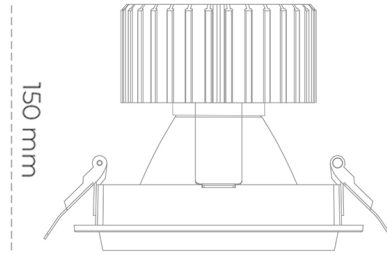

DOWNLIGHT SHERIFF M 940 31W 15° BLACK | ON/OFF

Article number: N204-K0002-RF940-H8-H15-ZC03_800-S6-###

LED	COB
Light colour	4000 [K]
CRI	90
Led chip flux	3866 [lm]
Luminous flux	3092 [lm]
System power	31 [W]
Luminaire Efficiency	100 [lm/W]
Beam angle	15°
Controller	ON/OFF
MacAdam	3 SDCM

Downlight LED

LED downlight for drop ceiling installation. Aluminium housing. Glass cover included. Available in white, black and grey. Any RAL palette colour available on enquiry. Reflector beams available: 15°, 30°, 45° and 60°. Maximum power is 37W.

LUMINAIRE

Weight	1,03 [kg]
Protection rating IP , IK , class	IP 20, IK 3,
Luminaire colour	BLACK
Cover	Glass
Operating voltage	220-240V 50-60Hz

Note: All data are typical values. Tolerance of measurements +/-10% System features may change with product improvements due to technical advances.