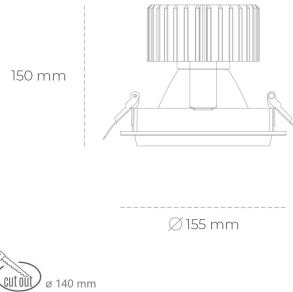

# DOWNLIGHT SHERIFF M 940 27W 15° BLACK | ON/OFF

Article number: N204-K0002-RF940-H8-H15-ZC02\_700-S6-###

|                      |            |
|----------------------|------------|
| LED                  | COB        |
| Light colour         | 4000 [K]   |
| CRI                  | 90         |
| Led chip flux        | 3383 [lm]  |
| Luminous flux        | 2706 [lm]  |
| System power         | 27 [W]     |
| Luminaire Efficiency | 100 [lm/W] |
| Beam angle           | 15°        |
| Controller           | ON/OFF     |
| MacAdam              | 3 SDCM     |

## Downlight LED

LED downlight for drop ceiling installation. Aluminium housing. Glass cover included. Available in white, black and grey. Any RAL palette colour available on enquiry. Reflector beams available: 15°, 30°, 45° and 60°. Maximum power is 37W.

## LUMINAIRE

|                                   |                  |
|-----------------------------------|------------------|
| Weight                            | 1.03 [kg]        |
| Protection rating IP , IK , class | IP 20, IK 3,     |
| Luminaire colour                  | BLACK            |
| Cover                             | Glass            |
| Operating voltage                 | 220-240V 50-60Hz |