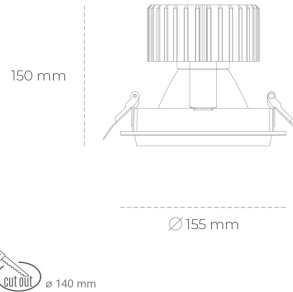

DOWNLIGHT SHERIFF M 930 21W 45° BLACK | ON/OFF

Article number: N204-K0002-RF930-H8-H45-ZC02_550-S6-###

LED	COB
Light colour	3000 [K]
CRI	90
Led chip flux	2536 [lm]
Luminous flux	2028 [lm]
System power	21 [W]
Luminaire Efficiency	97 [lm/W]
Beam angle	45°
Controller	ON/OFF
MacAdam	3 SDCM

Downlight LED

LED downlight for drop ceiling installation. Aluminium housing. Glass cover included. Available in white, black and grey. Any RAL palette colour available on enquiry. Reflector beams available: 15°, 30°, 45° and 60°. Maximum power is 37W.

LUMINAIRE

Weight	1.03 [kg]
Protection rating IP , IK , class	IP 20, IK 3,
Luminaire colour	BLACK
Cover	Glass
Operating voltage	220-240V 50-60Hz

Note: All data are typical values. Tolerance of measurements +/-10%
System features may change with product improvements due to technical advances.