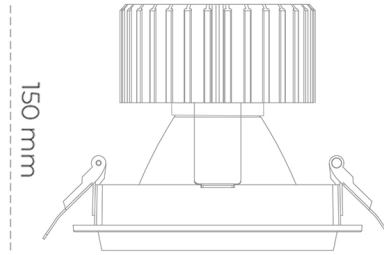

DOWNLIGHT SHERIFF M 927 31W 30° BLACK | ON/OFF

Article number: N204-K0002-RF927-H8-H30-ZC03_800-S6-###

LED	COB
Light colour	2700 [K]
CRI	80
Led chip flux	3555 [lm]
Luminous flux	2844 [lm]
System power	31 [W]
Luminaire Efficiency	92 [lm/W]
Beam angle	30°
Controller	ON/OFF
MacAdam	3 SDCM

Downlight LED

LED downlight for drop ceiling installation. Aluminium housing. Glass cover included. Available in white, black and grey. Any RAL palette colour available on enquiry. Reflector beams available: 15°, 30°, 45° and 60°. Maximum power is 37W.

LUMINAIRE

Weight	1,03 [kg]
Protection rating IP , IK , class	IP 20, IK 3,
Luminaire colour	BLACK
Cover	Glass
Operating voltage	220-240V 50-60Hz

Note: All data are typical values. Tolerance of measurements +/-10% System features may change with product improvements due to technical advances.