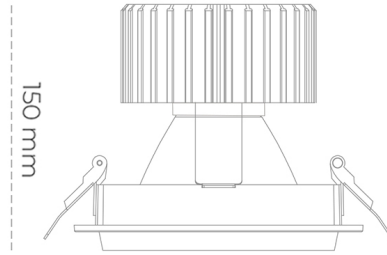

DOWNLIGHT SHERIFF M 927 35W 15° BLACK | ON/OFF

Article number: N204-K0002-RF927-H8-H15-ZC03_900-S6-###

LED	COB
Light colour	2700 [K]
CRI	80
Led chip flux	4000 [lm]
Luminous flux	3200 [lm]
System power	35 [W]
Luminaire Efficiency	91 [lm/W]
Beam angle	15°
Controller	ON/OFF
MacAdam	3 SDCM

Downlight LED

LED downlight for drop ceiling installation. Aluminium housing. Glass cover included. Available in white, black and grey. Any RAL palette colour available on enquiry. Reflector beams available: 15°, 30°, 45° and 60°. Maximum power is 37W.

LUMINAIRE

Weight	1,03 [kg]
Protection rating IP , IK , class	IP 20, IK 3,
Luminaire colour	WHITE
Cover	Glass
Operating voltage	220-240V 50-60Hz

Note: All data are typical values. Tolerance of measurements +/-10% System features may change with product improvements due to technical advances.