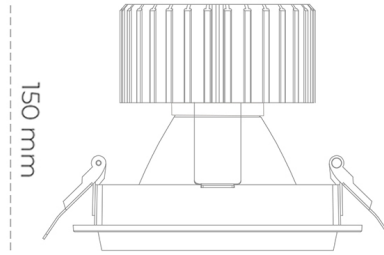

DOWNLIGHT SHERIFF M 840 14W 15° BLACK | ON/OFF

Article number: N204-K0002-RF840-H8-H15-ZC01_350-S6-###

LED	COB
Light colour	4000 [K]
CRI	80
Led chip flux	1987 [lm]
Luminous flux	1589 [lm]
System power	14 [W]
Luminaire Efficiency	114 [lm/W]
Beam angle	15°
Controller	ON/OFF
MacAdam	3 SDCM

Downlight LED

LED downlight for drop ceiling installation. Aluminium housing. Glass cover included. Available in white, black and grey. Any RAL palette colour available on enquiry. Reflector beams available: 15°, 30°, 45° and 60°. Maximum power is 37W.

LUMINAIRE

Weight	1,03 [kg]
Protection rating IP , IK , class	IP 20, IK 3,
Luminaire colour	BLACK
Cover	Glass
Operating voltage	220-240V 50-60Hz

Note: All data are typical values. Tolerance of measurements +/-10% System features may change with product improvements due to technical advances.