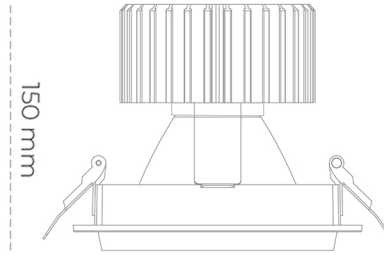

## DOWNLIGHT SHERIFF M 827 21W 45° BLACK | ON/OFF

Article number: N204-K0002-RF827-H8-H45-ZC02\_550-S6-###

LED	COB
Light colour	2700 [K]
CRI	80
Led chip flux	2963 [lm]
Luminous flux	2370 [lm]
System power	21 [W]
Luminaire Efficiency	113 [lm/W]
Beam angle	45°
Controller	ON/OFF
MacAdam	3 SDCM

### Downlight LED

LED downlight for drop ceiling installation. Aluminium housing. Glass cover included. Available in white, black and grey. Any RAL palette colour available on enquiry. Reflector beams available: 15°, 30°, 45° and 60°. Maximum power is 37W.

### LUMINAIRE

Weight	1,03 [kg]
Protection rating IP , IK , class	IP 20, IK 3,
Luminaire colour	WHITE
Cover	Glass
Operating voltage	220-240V 50-60Hz

Note: All data are typical values. Tolerance of measurements +/-10% System features may change with product improvements due to technical advances.