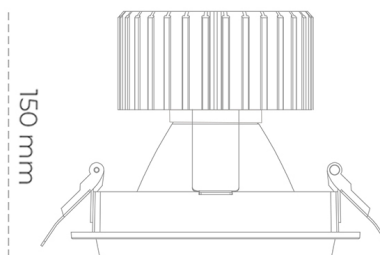

DOWNLIGHT SHERIFF M 827 37W 15° BLACK | ON/OFF

LED	COB
Light colour	2700 [K] |
CRI	80
Led chip flux	5119 [lm]
Luminous flux	4095 [lm]
System power	37 [W]
Luminaire Efficiency	111 [lm/W]
Beam angle	15°
Controller	ON/OFF
MacAdam	3 SDCM

Downlight LED

LED downlight for drop ceiling installation. Aluminium housing. Glass cover included. Available in white, black and grey. Any RAL palette colour available on enquiry. Reflector beams available: 15°, 30°, 45° and 60°. Maximum power is 37W.

LUMINAIRE

Weight	1,03 [kg]
Protection rating IP , IK , class	IP 20, IK 3,
Luminaire colour	BLACK
Cover	Glass
Operating voltage	220-240V 50-60Hz

Note: All data are typical values. Tolerance of measurements +/-10% System features may change with product improvements due to technical advances.

OPTIONS

RAL colours on enquiry, honeycomb louver on enquiry, Casambi on enquiry, DALI on enquiry, Phase-cut dimming on enquiry.

Generated: 16.07.2024

+48 32 388 80 00

www.cora.pl
cora@cora.pl

Street: Ignatza Hakuby 18
41-914 Bytom, Polska