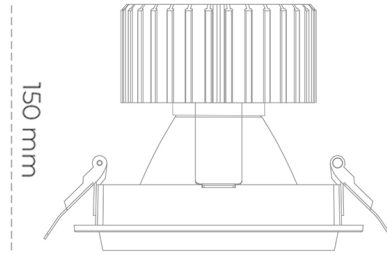

DOWNLIGHT SHERIFF M 930 31W 45° BLACK PREMIUM COLOR ON/OFF

Article number: N204-K0002-PC930-HA-H45-ZC03_800-S6-###

LED	COB
Light colour	3000 [K] PREMIUM COLOR
CRI	90
Led chip flux	3317 [lm]
Luminous flux	2653 [lm]
System power	31 [W]
Luminaire Efficiency	86 [lm/W]
Beam angle	45°
Controller	ON/OFF
MacAdam	3 SDCM

Downlight LED

LED downlight for drop ceiling installation. Aluminium housing. Glass cover included. Available in white, black and grey. Any RAL palette colour available on enquiry. Reflector beams available: 15°, 30°, 45° and 60°. Maximum power is 37W.

LUMINAIRE

Weight	1,03 [kg]
Protection rating IP , IK , class	IP 20, IK 3,
Luminaire colour	BLACK
Cover	Glass
Operating voltage	220-240V 50-60Hz

Note: All data are typical values. Tolerance of measurements +/-10% System features may change with product improvements due to technical advances.