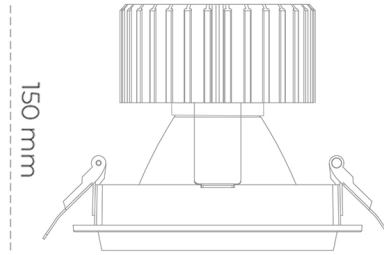

DOWNLIGHT SHERIFF M 930 21W 15° BLACK PREMIUM COLOR ON/OFF

LED	COB
Light colour	3000 [K] PREMIUM COLOR
CRI	90
Led chip flux	2396 [lm]
Luminous flux	1916 [lm]
System power	21 [W]
Luminaire Efficiency	91 [lm/W]
Beam angle	15°
Controller	ON/OFF
MacAdam	3 SDCM

Downlight LED

LED downlight for drop ceiling installation. Aluminium housing. Glass cover included. Available in white, black and grey. Any RAL palette colour available on enquiry. Reflector beams available: 15°, 30°, 45° and 60°. Maximum power is 37W.

LUMINAIRE

Weight	1,03 [kg]
Protection rating IP , IK , class	IP 20, IK 3,
Luminaire colour	BLACK
Cover	Glass
Operating voltage	220-240V 50-60Hz

Note: All data are typical values. Tolerance of measurements +/-10% System features may change with product improvements due to technical advances.

OPTIONS

RAL colours on enquiry, honeycomb louver on enquiry , Casambi on enquiry, DALI on enquiry, Phase-cut dimming on enquiry.

Generated: 16.07.2024

+48 32 388 80 00

www.cora.pl
cora@cora.pl

Street: Ignatza Hakuby 18
41-914 Bytom, Polska