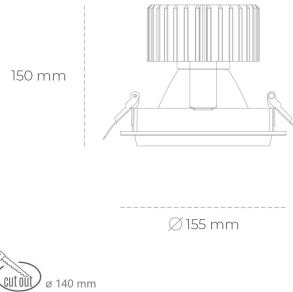

# DOWNLIGHT SHERIFF M 930 19W 45° BLACK CRI97 ON/OFF

Article number: N204-K0002-HI930-H8-H45-ZC01\_500-S6-###

LED	COB
Light colour	3000 [K] CRI97
CRI	90
Led chip flux	2199 [lm]
Luminous flux	1759 [lm]
System power	19 [W]
Luminaire Efficiency	93 [lm/W]
Beam angle	45°
Controller	ON/OFF
MacAdam	3 SDCM

## Downlight LED

LED downlight for drop ceiling installation. Aluminium housing. Glass cover included. Available in white, black and grey. Any RAL palette colour available on enquiry. Reflector beams available: 15°, 30°, 45° and 60°. Maximum power is 37W.

## LUMINAIRE

Weight	1.03 [kg]
Protection rating IP , IK , class	IP 20, IK 3,
Luminaire colour	BLACK
Cover	Glass
Operating voltage	220-240V 50-60Hz

Note: All data are typical values. Tolerance of measurements +/-10%  
System features may change with product improvements due to technical advances.