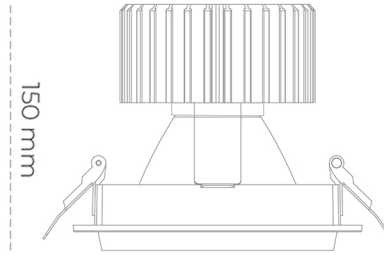

DOWNLIGHT SHERIFF M 930 10W 45° BLACK CRI97 ON/OFF

LED	COB
Light colour	3000 [K] CRI97
CRI	90
Led chip flux	1144 [lm]
Luminous flux	915 [lm]
System power	10 [W]
Luminaire Efficiency	92 [lm/W]
Beam angle	45°
Controller	ON/OFF
MacAdam	3 SDCM

Downlight LED

LED downlight for drop ceiling installation. Aluminium housing. Glass cover included. Available in white, black and grey. Any RAL palette colour available on enquiry. Reflector beams available: 15°, 30°, 45° and 60°. Maximum power is 37W.

LUMINAIRE

Weight	1,03 [kg]
Protection rating IP , IK , class	IP 20, IK 3,
Luminaire colour	BLACK
Cover	Glass
Operating voltage	220-240V 50-60Hz

Note: All data are typical values. Tolerance of measurements +/-10% System features may change with product improvements due to technical advances.

OPTIONS

RAL colours on enquiry, honeycomb louver on enquiry, Casambi on enquiry, DALI on enquiry, Phase-cut dimming on enquiry.

Generated: 16.07.2024

+48 32 388 80 00

www.cora.pl
cora@cora.pl

Street: Ignatza Hakuby 18
41-914 Bytom, Polska