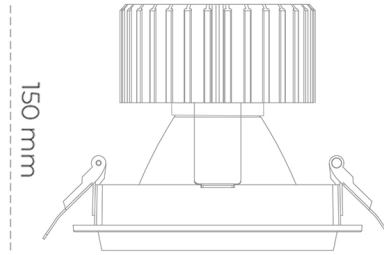

DOWNLIGHT SHERIFF M 930 25W 30° BLACK CRI97 ON/OFF

LED	COB
Light colour	3000 [K] CRI97
CRI	90
Led chip flux	2797 [lm]
Luminous flux	2237 [lm]
System power	25 [W]
Luminaire Efficiency	89 [lm/W]
Beam angle	30°
Controller	ON/OFF
MacAdam	3 SDCM

Downlight LED

LED downlight for drop ceiling installation. Aluminium housing. Glass cover included. Available in white, black and grey. Any RAL palette colour available on enquiry. Reflector beams available: 15°, 30°, 45° and 60°. Maximum power is 37W.

LUMINAIRE

Weight	1,03 [kg]
Protection rating IP , IK , class	IP 20, IK 3,
Luminaire colour	BLACK
Cover	Glass
Operating voltage	220-240V 50-60Hz

Note: All data are typical values. Tolerance of measurements +/-10% System features may change with product improvements due to technical advances.

OPTIONS

RAL colours on enquiry, honeycomb louver on enquiry, Casambi on enquiry, DALI on enquiry, Phase-cut dimming on enquiry.

Generated: 16.07.2024

+48 32 388 80 00

www.cora.pl
cora@cora.pl

Street: Ignatza Hakuby 18
41-914 Bytom, Polska