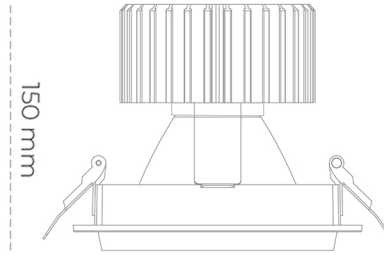

# DOWNLIGHT SHERIFF M 930 31W 15° BLACK PREMIUM WHITE ON/OFF

Article number: N204-K0002-HE930-HA-H15-ZC03\_800-S6-###

LED	COB
Light colour	3000 [K] PREMIUM WHITE
CRI	90
Led chip flux	3911 [lm]
Luminous flux	3128 [lm]
System power	31 [W]
Luminaire Efficiency	101 [lm/W]
Beam angle	15°
Controller	ON/OFF
MacAdam	3 SDCM

### Downlight LED

LED downlight for drop ceiling installation. Aluminium housing. Glass cover included. Available in white, black and grey. Any RAL palette colour available on enquiry. Reflector beams available: 15°, 30°, 45° and 60°. Maximum power is 37W.

### LUMINAIRE

Weight	1,03 [kg]
Protection rating IP , IK , class	IP 20, IK 3,
Luminaire colour	BLACK
Cover	Glass
Operating voltage	220-240V 50-60Hz

Note: All data are typical values. Tolerance of measurements +/-10% System features may change with product improvements due to technical advances.