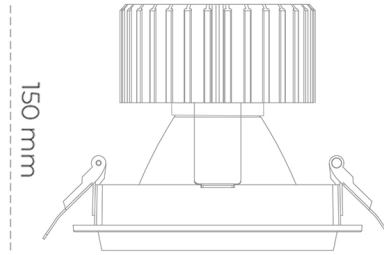

DOWNLIGHT SHERIFF M 957 21W 15° BLACK SPECIAL ON/OFF

LED	COB
Light colour	5700 [K] SPECIAL
CRI	90
Led chip flux	2788 [lm]
Luminous flux	2230 [lm]
System power	21 [W]
Luminaire Efficiency	106 [lm/W]
Beam angle	15°
Controller	ON/OFF
MacAdam	3 SDCM

Downlight LED

LED downlight for drop ceiling installation. Aluminium housing. Glass cover included. Available in white, black and grey. Any RAL palette colour available on enquiry. Reflector beams available: 15°, 30°, 45° and 60°. Maximum power is 37W.

LUMINAIRE

Weight	1,03 [kg]
Protection rating IP , IK , class	IP 20, IK 3,
Luminaire colour	WHITE
Cover	Glass
Operating voltage	220-240V 50-60Hz

Note: All data are typical values. Tolerance of measurements +/-10% System features may change with product improvements due to technical advances.

OPTIONS

RAL colours on enquiry, honeycomb louver on enquiry, Casambi on enquiry, DALI on enquiry, Phase-cut dimming on enquiry.

Generated: 17.09.2024

+48 32 388 80 00

www.cora.pl
cora@cora.pl

Street: Ignatza Hakuby 18
41-914 Bytom, Polska