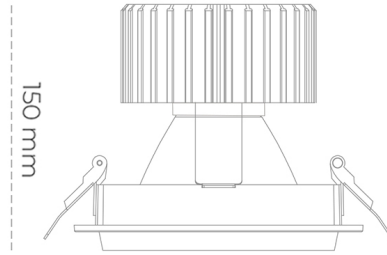

DOWNLIGHT SHERIFF M 942 35W 60° BLACK MEAT WHITE ON/OFF

LED	COB
Light colour	4200 [K] MEAT WHITE
CRI	90
Led chip flux	3375 [lm]
Luminous flux	2700 [lm]
System power	35 [W]
Luminaire Efficiency	77 [lm/W]
Beam angle	60°
Controller	ON/OFF
MacAdam	3 SDCM

Downlight LED

LED downlight for drop ceiling installation. Aluminium housing. Glass cover included. Available in white, black and grey. Any RAL palette colour available on enquiry. Reflector beams available: 15°, 30°, 45° and 60°. Maximum power is 37W.

LUMINAIRE

Weight	1,03 [kg]
Protection rating IP , IK , class	IP 20, IK 3,
Luminaire colour	BLACK
Cover	Glass
Operating voltage	220-240V 50-60Hz

Note: All data are typical values. Tolerance of measurements +/-10% System features may change with product improvements due to technical advances.

OPTIONS

RAL colours on enquiry, honeycomb louver on enquiry , Casambi on enquiry, DALI on enquiry, Phase-cut dimming on enquiry.

Generated: 16.07.2024

+48 32 388 80 00

www.cora.pl
cora@cora.pl

Street: Ignatza Hakuby 18
41-914 Bytom, Polska