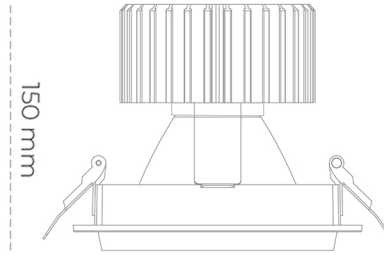

DOWNLIGHT SHERIFF M 942 23W 30° BLACK MEAT WHITE ON/OFF

LED	COB
Light colour	4200 [K] MEAT WHITE
CRI	90
Led chip flux	2340 [lm]
Luminous flux	1872 [lm]
System power	23 [W]
Luminaire Efficiency	81 [lm/W]
Beam angle	30°
Controller	ON/OFF
MacAdam	3 SDCM

Downlight LED

LED downlight for drop ceiling installation. Aluminium housing. Glass cover included. Available in white, black and grey. Any RAL palette colour available on enquiry. Reflector beams available: 15°, 30°, 45° and 60°. Maximum power is 37W.

LUMINAIRE

Weight	1,03 [kg]
Protection rating IP , IK , class	IP 20, IK 3,
Luminaire colour	BLACK
Cover	Glass
Operating voltage	220-240V 50-60Hz

Note: All data are typical values. Tolerance of measurements +/-10% System features may change with product improvements due to technical advances.

OPTIONS

RAL colours on enquiry, honeycomb louver on enquiry, Casambi on enquiry, DALI on enquiry, Phase-cut dimming on enquiry.

Generated: 16.07.2024

+48 32 388 80 00

www.cora.pl
cora@cora.pl

Street: Ignatza Hakuby 18
41-914 Bytom, Polska