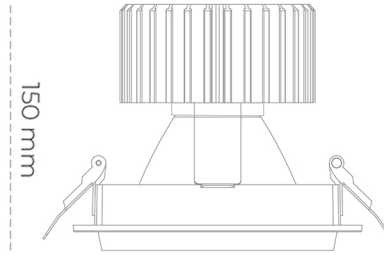

DOWNLIGHT SHERIFF M 942 21W 15° BLACK MEAT WHITE ON/OFF

LED	COB
Light colour	4200 [K] MEAT WHITE
CRI	90
Led chip flux	2159 [lm]
Luminous flux	1727 [lm]
System power	21 [W]
Luminaire Efficiency	82 [lm/W]
Beam angle	15°
Controller	ON/OFF
MacAdam	3 SDCM

Downlight LED

LED downlight for drop ceiling installation. Aluminium housing. Glass cover included. Available in white, black and grey. Any RAL palette colour available on enquiry. Reflector beams available: 15°, 30°, 45° and 60°. Maximum power is 37W.

LUMINAIRE

Weight	1,03 [kg]
Protection rating IP , IK , class	IP 20, IK 3,
Luminaire colour	BLACK
Cover	Glass
Operating voltage	220-240V 50-60Hz

Note: All data are typical values. Tolerance of measurements +/-10% System features may change with product improvements due to technical advances.

OPTIONS

RAL colours on enquiry, honeycomb louver on enquiry, Casambi on enquiry, DALI on enquiry, Phase-cut dimming on enquiry.

Generated: 16.07.2024

+48 32 388 80 00

www.cora.pl
cora@cora.pl

Street: Ignatza Hakuby 18
41-914 Bytom, Polska