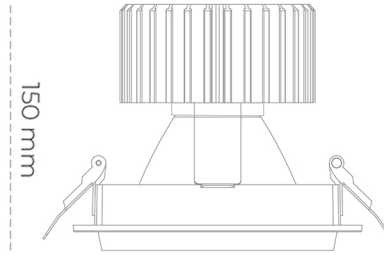

DOWNLIGHT SHERIFF M 825 19W 30° GREY BREAD ON/OFF

LED	COB
Light colour	2500 [K] BREAD
CRI	80
Led chip flux	2340 [lm]
Luminous flux	1872 [lm]
System power	19 [W]
Luminaire Efficiency	99 [lm/W]
Beam angle	30°
Controller	ON/OFF
MacAdam	3 SDCM

Downlight LED

LED downlight for drop ceiling installation. Aluminium housing. Glass cover included. Available in white, black and grey. Any RAL palette colour available on enquiry. Reflector beams available: 15°, 30°, 45° and 60°. Maximum power is 37W.

LUMINAIRE

Weight	1,03 [kg]
Protection rating IP , IK , class	IP 20, IK 3,
Luminaire colour	GREY
Cover	Glass
Operating voltage	220-240V 50-60Hz

Note: All data are typical values. Tolerance of measurements +/-10% System features may change with product improvements due to technical advances.

OPTIONS

RAL colours on enquiry, honeycomb louver on enquiry, Casambi on enquiry, DALI on enquiry, Phase-cut dimming on enquiry.

Generated: 16.07.2024

+48 32 388 80 00

www.cora.pl
cora@cora.pl

Street: Ignatza Hakuby 18
41-914 Bytom, Polska