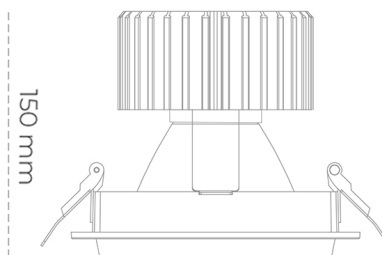

DOWNLIGHT SHERIFF M 930 27W 45° GREY | ON/OFF

LED	COB
Light colour	3000 [K] |
CRI	90
Led chip flux	3227 [lm]
Luminous flux	2581 [lm]
System power	27 [W]
Luminaire Efficiency	96 [lm/W]
Beam angle	45°
Controller	ON/OFF
MacAdam	3 SDCM

Downlight LED

LED downlight for drop ceiling installation. Aluminium housing. Glass cover included. Available in white, black and grey. Any RAL palette colour available on enquiry. Reflector beams available: 15°, 30°, 45° and 60°. Maximum power is 37W.

LUMINAIRE

Weight	1,03 [kg]
Protection rating IP , IK , class	IP 20, IK 3,
Luminaire colour	GREY
Cover	Glass
Operating voltage	220-240V 50-60Hz

Note: All data are typical values. Tolerance of measurements +/-10% System features may change with product improvements due to technical advances.

OPTIONS

RAL colours on enquiry, honeycomb louver on enquiry , Casambi on enquiry, DALI on enquiry, Phase-cut dimming on enquiry.

Generated: 16.07.2024

+48 32 388 80 00

www.cora.pl
cora@cora.pl

Street: Ignatza Hakuby 18
41-914 Bytom, Polska