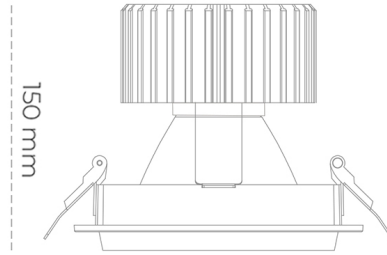

DOWNLIGHT SHERIFF M 850 31W 45° GREY | ON/OFF

LED	COB
Light colour	5000 [K] |
CRI	80
Led chip flux	4633 [lm]
Luminous flux	3706 [lm]
System power	31 [W]
Luminaire Efficiency	120 [lm/W]
Beam angle	45°
Controller	ON/OFF
MacAdam	3 SDCM

Downlight LED

LED downlight for drop ceiling installation. Aluminium housing. Glass cover included. Available in white, black and grey. Any RAL palette colour available on enquiry. Reflector beams available: 15°, 30°, 45° and 60°. Maximum power is 37W.

LUMINAIRE

Weight	1,03 [kg]
Protection rating IP , IK , class	IP 20, IK 3,
Luminaire colour	GREY
Cover	Glass
Operating voltage	220-240V 50-60Hz

Note: All data are typical values. Tolerance of measurements +/-10% System features may change with product improvements due to technical advances.

OPTIONS

RAL colours on enquiry, honeycomb louver on enquiry, Casambi on enquiry, DALI on enquiry, Phase-cut dimming on enquiry.

Generated: 16.07.2024

+48 32 388 80 00

www.cora.pl
cora@cora.pl

Street: Ignatza Hakuby 18
41-914 Bytom, Polska