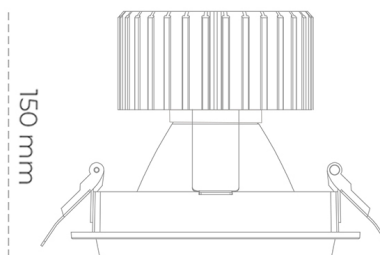

DOWNLIGHT SHERIFF M 840 25W 45° GREY | ON/OFF

LED	COB
Light colour	4000 [K] |
CRI	80
Led chip flux	3690 [lm]
Luminous flux	2952 [lm]
System power	25 [W]
Luminaire Efficiency	118 [lm/W]
Beam angle	45°
Controller	ON/OFF
MacAdam	3 SDCM

Downlight LED

LED downlight for drop ceiling installation. Aluminium housing. Glass cover included. Available in white, black and grey. Any RAL palette colour available on enquiry. Reflector beams available: 15°, 30°, 45° and 60°. Maximum power is 37W.

LUMINAIRE

Weight	1,03 [kg]
Protection rating IP , IK , class	IP 20, IK 3,
Luminaire colour	GREY
Cover	Glass
Operating voltage	220-240V 50-60Hz

Note: All data are typical values. Tolerance of measurements +/-10% System features may change with product improvements due to technical advances.

OPTIONS

RAL colours on enquiry, honeycomb louver on enquiry, Casambi on enquiry, DALI on enquiry, Phase-cut dimming on enquiry.

Generated: 16.07.2024

+48 32 388 80 00

www.cora.pl
cora@cora.pl

Street: Ignatza Hakuby 18
41-914 Bytom, Polska