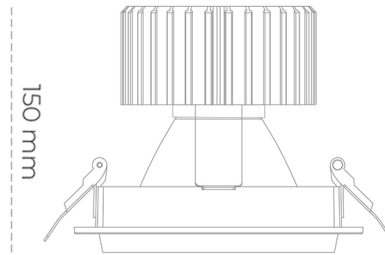

DOWNLIGHT SHERIFF M 840 10W 30° GREY | ON/OFF

LED	COB
Light colour	4000 [K] |
CRI	80
Led chip flux	1419 [lm]
Luminous flux	1135 [lm]
System power	10 [W]
Luminaire Efficiency	114 [lm/W]
Beam angle	30°
Controller	ON/OFF
MacAdam	3 SDCM

Downlight LED

LED downlight for drop ceiling installation. Aluminium housing. Glass cover included. Available in white, black and grey. Any RAL palette colour available on enquiry. Reflector beams available: 15°, 30°, 45° and 60°. Maximum power is 37W.

LUMINAIRE

Weight	1,03 [kg]
Protection rating IP , IK , class	IP 20, IK 3,
Luminaire colour	GREY
Cover	Glass
Operating voltage	220-240V 50-60Hz

Note: All data are typical values. Tolerance of measurements +/-10% System features may change with product improvements due to technical advances.

OPTIONS

RAL colours on enquiry, honeycomb louver on enquiry, Casambi on enquiry, DALI on enquiry, Phase-cut dimming on enquiry.

Generated: 16.07.2024

+48 32 388 80 00

www.cora.pl
cora@cora.pl

Street: Ignatza Hakuby 18
41-914 Bytom, Polska