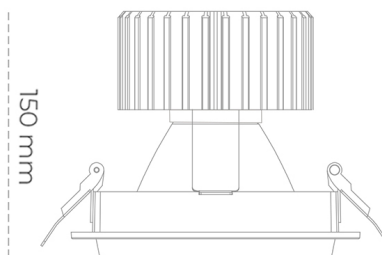

DOWNLIGHT SHERIFF M 835 23W 45° GREY | ON/OFF

LED	COB
Light colour	3500 [K] |
CRI	80
Led chip flux	3340 [lm]
Luminous flux	2672 [lm]
System power	23 [W]
Luminaire Efficiency	116 [lm/W]
Beam angle	45°
Controller	ON/OFF
MacAdam	3 SDCM

Downlight LED

LED downlight for drop ceiling installation. Aluminium housing. Glass cover included. Available in white, black and grey. Any RAL palette colour available on enquiry. Reflector beams available: 15°, 30°, 45° and 60°. Maximum power is 37W.

LUMINAIRE

Weight	1,03 [kg]
Protection rating IP , IK , class	IP 20, IK 3,
Luminaire colour	BLACK
Cover	Glass
Operating voltage	220-240V 50-60Hz

Note: All data are typical values. Tolerance of measurements +/-10% System features may change with product improvements due to technical advances.

OPTIONS

RAL colours on enquiry, honeycomb louver on enquiry, Casambi on enquiry, DALI on enquiry, Phase-cut dimming on enquiry.

Generated: 17.09.2024

+48 32 388 80 00

www.cora.pl
cora@cora.pl

Street: Ignatza Hakuby 18
41-914 Bytom, Polska