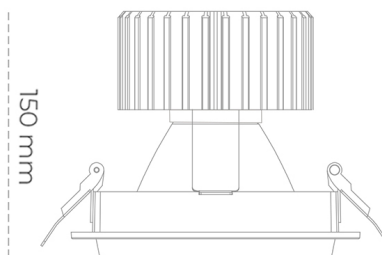

DOWNLIGHT SHERIFF M 830 23W 45° GREY | ON/OFF

LED	COB
Light colour	3000 [K] |
CRI	80
Led chip flux	3266 [lm]
Luminous flux	2612 [lm]
System power	23 [W]
Luminaire Efficiency	114 [lm/W]
Beam angle	45°
Controller	ON/OFF
MacAdam	3 SDCM

Downlight LED

LED downlight for drop ceiling installation. Aluminium housing. Glass cover included. Available in white, black and grey. Any RAL palette colour available on enquiry. Reflector beams available: 15°, 30°, 45° and 60°. Maximum power is 37W.

LUMINAIRE

Weight	1,03 [kg]
Protection rating IP , IK , class	IP 20, IK 3,
Luminaire colour	GREY
Cover	Glass
Operating voltage	220-240V 50-60Hz

Note: All data are typical values. Tolerance of measurements +/-10% System features may change with product improvements due to technical advances.

OPTIONS

RAL colours on enquiry, honeycomb louver on enquiry , Casambi on enquiry, DALI on enquiry, Phase-cut dimming on enquiry.

Generated: 26.06.2024

+48 32 388 80 00

www.cora.pl
cora@cora.pl

Street: Ignatza Hakuby 18
41-914 Bytom, Polska