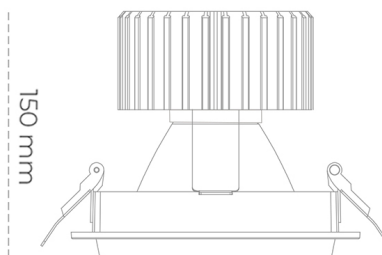

DOWNLIGHT SHERIFF M 830 14W 45° GREY | ON/OFF

LED	COB
Light colour	3000 [K] |
CRI	80
Led chip flux	1905 [lm]
Luminous flux	1524 [lm]
System power	14 [W]
Luminaire Efficiency	109 [lm/W]
Beam angle	45°
Controller	ON/OFF
MacAdam	3 SDCM

Downlight LED

LED downlight for drop ceiling installation. Aluminium housing. Glass cover included. Available in white, black and grey. Any RAL palette colour available on enquiry. Reflector beams available: 15°, 30°, 45° and 60°. Maximum power is 37W.

LUMINAIRE

Weight	1,03 [kg]
Protection rating IP , IK , class	IP 20, IK 3,
Luminaire colour	GREY
Cover	Glass
Operating voltage	220-240V 50-60Hz

Note: All data are typical values. Tolerance of measurements +/-10% System features may change with product improvements due to technical advances.

OPTIONS

RAL colours on enquiry, honeycomb louver on enquiry, Casambi on enquiry, DALI on enquiry, Phase-cut dimming on enquiry.

Generated: 16.07.2024

+48 32 388 80 00

www.cora.pl
cora@cora.pl

Street: Ignatza Hakuby 18
41-914 Bytom, Polska