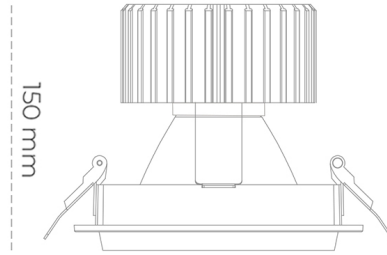

DOWNLIGHT SHERIFF M 935 14W 60° GREY PREMIUM WHITE ON/OFF

LED	COB
Light colour	3500 [K] PREMIUM WHITE
CRI	90
Led chip flux	2131 [lm]
Luminous flux	1704 [lm]
System power	14 [W]
Luminaire Efficiency	122 [lm/W]
Beam angle	60°
Controller	ON/OFF
MacAdam	3 SDCM

Downlight LED

LED downlight for drop ceiling installation. Aluminium housing. Glass cover included. Available in white, black and grey. Any RAL palette colour available on enquiry. Reflector beams available: 15°, 30°, 45° and 60°. Maximum power is 37W.

LUMINAIRE

Weight	1,03 [kg]
Protection rating IP , IK , class	IP 20, IK 3,
Luminaire colour	GREY
Cover	Glass
Operating voltage	220-240V 50-60Hz

Note: All data are typical values. Tolerance of measurements +/-10% System features may change with product improvements due to technical advances.

OPTIONS

RAL colours on enquiry, honeycomb louver on enquiry , Casambi on enquiry, DALI on enquiry, Phase-cut dimming on enquiry.

Generated: 16.07.2024

+48 32 388 80 00

www.cora.pl
cora@cora.pl

Street: Ignatza Hakuby 18
41-914 Bytom, Polska