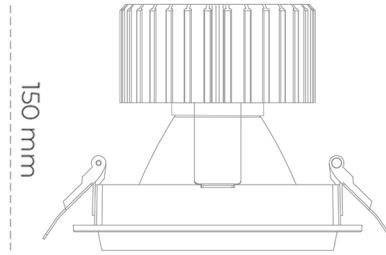

DOWNLIGHT SHERIFF M 935 11W 30° GREY PREMIUM WHITE ON/OFF

LED	COB
Light colour	3500 [K] PREMIUM WHITE
CRI	90
Led chip flux	1545 [lm]
Luminous flux	1236 [lm]
System power	11 [W]
Luminaire Efficiency	112 [lm/W]
Beam angle	30°
Controller	ON/OFF
MacAdam	3 SDCM

Downlight LED

LED downlight for drop ceiling installation. Aluminium housing. Glass cover included. Available in white, black and grey. Any RAL palette colour available on enquiry. Reflector beams available: 15°, 30°, 45° and 60°. Maximum power is 37W.

LUMINAIRE

Weight	1,03 [kg]
Protection rating IP , IK , class	IP 20, IK 3,
Luminaire colour	GREY
Cover	Glass
Operating voltage	220-240V 50-60Hz

Note: All data are typical values. Tolerance of measurements +/-10% System features may change with product improvements due to technical advances.

OPTIONS

RAL colours on enquiry, honeycomb louver on enquiry , Casambi on enquiry, DALI on enquiry, Phase-cut dimming on enquiry.

Generated: 26.06.2024

+48 32 388 80 00

www.cora.pl
cora@cora.pl

Street: Ignatza Hakuby 18
41-914 Bytom, Polska