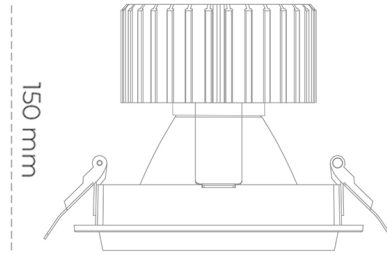

DOWNLIGHT SHERIFF M 935 25W 15° GREY PREMIUM WHITE ON/OFF

Article number: N204-K0001-HE935-HA-H15-ZC02_650-S6-###

LED	COB
Light colour	3500 [K] PREMIUM WHITE
CRI	90
Led chip flux	3777 [lm]
Luminous flux	3021 [lm]
System power	25 [W]
Luminaire Efficiency	121 [lm/W]
Beam angle	15°
Controller	ON/OFF
MacAdam	3 SDCM

Downlight LED

LED downlight for drop ceiling installation. Aluminium housing. Glass cover included. Available in white, black and grey. Any RAL palette colour available on enquiry. Reflector beams available: 15°, 30°, 45° and 60°. Maximum power is 37W.

LUMINAIRE

Weight	1,03 [kg]
Protection rating IP , IK , class	IP 20, IK 3,
Luminaire colour	BLACK
Cover	Glass
Operating voltage	220-240V 50-60Hz

Note: All data are typical values. Tolerance of measurements +/-10% System features may change with product improvements due to technical advances.