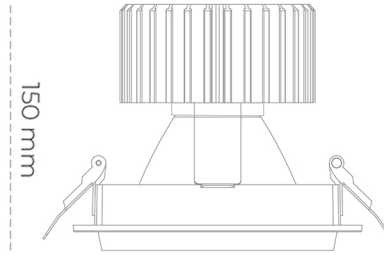

DOWNLIGHT SHERIFF M 957 25W 60° GREY SPECIAL ON/OFF

LED	COB
Light colour	5700 [K] SPECIAL
CRI	90
Led chip flux	3255 [lm]
Luminous flux	2604 [lm]
System power	25 [W]
Luminaire Efficiency	104 [lm/W]
Beam angle	60°
Controller	ON/OFF
MacAdam	3 SDCM

Downlight LED

LED downlight for drop ceiling installation. Aluminium housing. Glass cover included. Available in white, black and grey. Any RAL palette colour available on enquiry. Reflector beams available: 15°, 30°, 45° and 60°. Maximum power is 37W.

LUMINAIRE

Weight	1,03 [kg]
Protection rating IP , IK , class	IP 20, IK 3,
Luminaire colour	GREY
Cover	Glass
Operating voltage	220-240V 50-60Hz

Note: All data are typical values. Tolerance of measurements +/-10% System features may change with product improvements due to technical advances.

OPTIONS

RAL colours on enquiry, honeycomb louver on enquiry, Casambi on enquiry, DALI on enquiry, Phase-cut dimming on enquiry.

Generated: 16.07.2024

+48 32 388 80 00

www.cora.pl
cora@cora.pl

Street: Ignatza Hakuby 18
41-914 Bytom, Polska