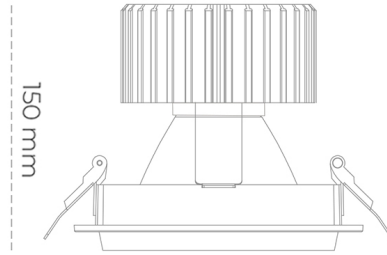

DOWNLIGHT SHERIFF M 940 23W 30° GREY HI EFFICIENT ON/OFF

LED	COB
Light colour	4000 [K] HI EFFICIENT
CRI	90
Led chip flux	3793 [lm]
Luminous flux	3034 [lm]
System power	23 [W]
Luminaire Efficiency	132 [lm/W]
Beam angle	30°
Controller	ON/OFF
MacAdam	3 SDCM

Downlight LED

LED downlight for drop ceiling installation. Aluminium housing. Glass cover included. Available in white, black and grey. Any RAL palette colour available on enquiry. Reflector beams available: 15°, 30°, 45° and 60°. Maximum power is 37W.

LUMINAIRE

Weight	1,03 [kg]
Protection rating IP , IK , class	IP 20, IK 3,
Luminaire colour	GREY
Cover	Glass
Operating voltage	220-240V 50-60Hz

Note: All data are typical values. Tolerance of measurements +/-10% System features may change with product improvements due to technical advances.

OPTIONS

RAL colours on enquiry, honeycomb louver on enquiry , Casambi on enquiry, DALI on enquiry, Phase-cut dimming on enquiry.

Generated: 26.06.2024

+48 32 388 80 00

www.cora.pl
cora@cora.pl

Street: Ignatza Hakuby 18
41-914 Bytom, Polska