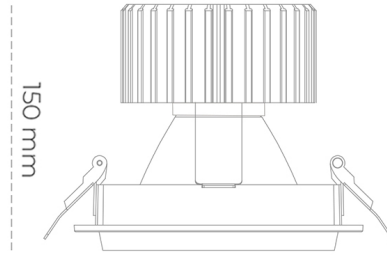

DOWNLIGHT SHERIFF M 940 21W 30° GREY HI EFFICIENT ON/OFF

Article number: N204-K0001-BB940-H8-H30-ZC02_550-S6-###

LED	COB
Light colour	4000 [K] HI EFFICIENT
CRI	90
Led chip flux	3492 [lm]
Luminous flux	2793 [lm]
System power	21 [W]
Luminaire Efficiency	133 [lm/W]
Beam angle	30°
Controller	ON/OFF
MacAdam	3 SDCM

Downlight LED

LED downlight for drop ceiling installation. Aluminium housing. Glass cover included. Available in white, black and grey. Any RAL palette colour available on enquiry. Reflector beams available: 15°, 30°, 45° and 60°. Maximum power is 37W.

LUMINAIRE

Weight	1,03 [kg]
Protection rating IP , IK , class	IP 20, IK 3,
Luminaire colour	GREY
Cover	Glass
Operating voltage	220-240V 50-60Hz

Note: All data are typical values. Tolerance of measurements +/-10% System features may change with product improvements due to technical advances.