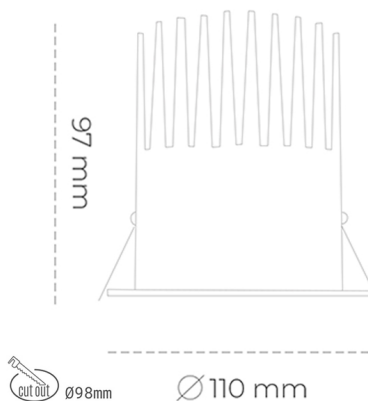

DOWNLIGHT LIDER M 850 25W 45° WHITE | ON/OFF

LED	COB
Light colour	5000 [K] |
CRI	80
Led chip flux	3764 [lm]
Luminous flux	3387 [lm]
System power	25 [W]
Luminaire Efficiency	135 [lm/W]
Beam angle	45°
Controller	ON/OFF
MacAdam	3 SDCM

Downlight LED

LED downlight for drop ceiling installation. Aluminium housing. Plastic cover included. Available in white, black and grey. Any RAL palette colour available on enquiry. Reflector beam available: 15°, 23°, 38° and 60°. Maximum power is 27W.

LUMINAIRE

Weight	0,61 [kg]
Protection rating IP , IK , class	IP 20, IK 1,
Luminaire colour	WHITE
Cover	Plastic
Operating voltage	220-240V 50-60Hz

Note: All data are typical values. Tolerance of measurements +/-10% System features may change with product improvements due to technical advances.

OPTIONS

RAL colours on inquiry, Casambi on inquiry, DALI on inquiry, Phase-cut dimming on inquiry.

Generated: 26.06.2024

+48 32 388 80 00

www.cora.pl
cora@cora.pl

Street: Ignatza Hakuby 18
41-914 Bytom, Polska