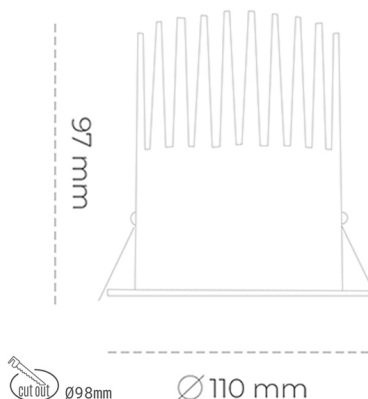

DOWNLIGHT LIDER M 827 25W 23° WHITE | ON/OFF

LED	COB
Light colour	2700 [K] |
CRI	80
Led chip flux	3502 [lm]
Luminous flux	3151 [lm]
System power	25 [W]
Luminaire Efficiency	126 [lm/W]
Beam angle	23°
Controller	ON/OFF
MacAdam	3 SDCM

Downlight LED

LED downlight for drop ceiling installation. Aluminium housing. Plastic cover included. Available in white, black and grey. Any RAL palette colour available on enquiry. Reflector beam available: 15°, 23°, 38° and 60°. Maximum power is 27W.

LUMINAIRE

Weight	0,61 [kg]
Protection rating IP , IK , class	IP 20, IK 1,
Luminaire colour	WHITE
Cover	Plastic
Operating voltage	220-240V 50-60Hz

Note: All data are typical values. Tolerance of measurements +/-10% System features may change with product improvements due to technical advances.

OPTIONS

RAL colours on inquiry, Casambi on inquiry, DALI on inquiry, Phase-cut dimming on inquiry.

Generated: 26.06.2024

+48 32 388 80 00

www.cora.pl
cora@cora.pl

Street: Ignatza Hakuby 18
41-914 Bytom, Polska