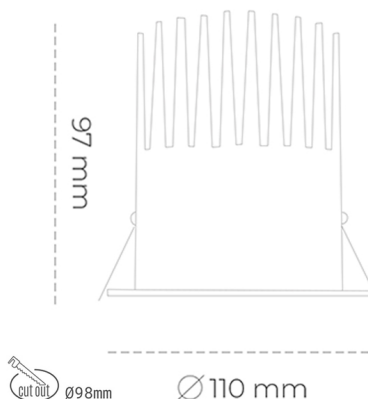

DOWNLIGHT LIDER M 940 23W 60° WHITE PREMIUM WHITE ON/OFF

LED	COB
Light colour	4000 [K] PREMIUM WHITE
CRI	90
Led chip flux	3157 [lm]
Luminous flux	2841 [lm]
System power	23 [W]
Luminaire Efficiency	124 [lm/W]
Beam angle	60°
Controller	ON/OFF
MacAdam	3 SDCM

Downlight LED

LED downlight for drop ceiling installation. Aluminium housing. Plastic cover included. Available in white, black and grey. Any RAL palette colour available on enquiry. Reflector beam available: 15°, 23°, 38° and 60°. Maximum power is 27W.

LUMINAIRE

Weight	0,61 [kg]
Protection rating IP , IK , class	IP 20, IK 1,
Luminaire colour	WHITE
Cover	Plastic
Operating voltage	220-240V 50-60Hz

Note: All data are typical values. Tolerance of measurements +/-10% System features may change with product improvements due to technical advances.

OPTIONS

RAL colours on inquiry, Casambi on inquiry, DALI on inquiry, Phase-cut dimming on inquiry.

Generated: 26.06.2024

+48 32 388 80 00

www.cora.pl
cora@cora.pl

Street: Ignatza Hakuby 18
41-914 Bytom, Polska