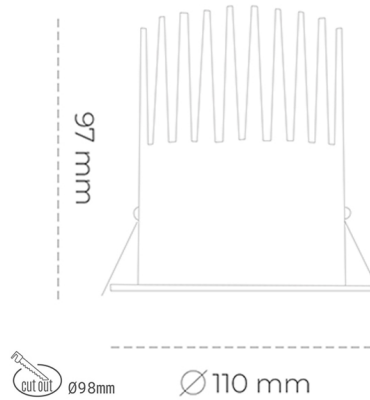

DOWNLIGHT LIDER M 930 25W 60° WHITE CRI97 ON/OFF

LED	COB
Light colour	3000 [K] CRI97
CRI	90
Led chip flux	2797 [lm]
Luminous flux	2517 [lm]
System power	25 [W]
Luminaire Efficiency	101 [lm/W]
Beam angle	60°
Controller	ON/OFF
MacAdam	3 SDCM

Downlight LED

LED downlight for drop ceiling installation. Aluminium housing. Plastic cover included. Available in white, black and grey. Any RAL palette colour available on enquiry. Reflector beam available: 15°, 23°, 38° and 60°. Maximum power is 27W.

LUMINAIRE

Weight	0,61 [kg]
Protection rating IP , IK , class	IP 20, IK 1,
Luminaire colour	WHITE
Cover	Plastic
Operating voltage	220-240V 50-60Hz

Note: All data are typical values. Tolerance of measurements +/-10% System features may change with product improvements due to technical advances.

OPTIONS

RAL colours on inquiry, Casambi on inquiry, DALI on inquiry, Phase-cut dimming on inquiry.

Generated: 26.06.2024

+48 32 388 80 00

www.cora.pl
cora@cora.pl

Street: Ignatza Hakuby 18
41-914 Bytom, Polska